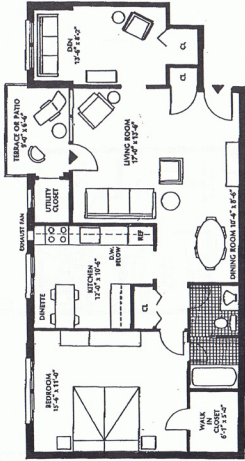

Floor Plans B & C
1 Bedroom, Den
Floor Plan B - 840 +/- Sq. Ft.
Floor Plan C - 925 +/- Sq. Ft.

Deluxe 1-Bedroom with Den (available buildings 1, 7, 12)